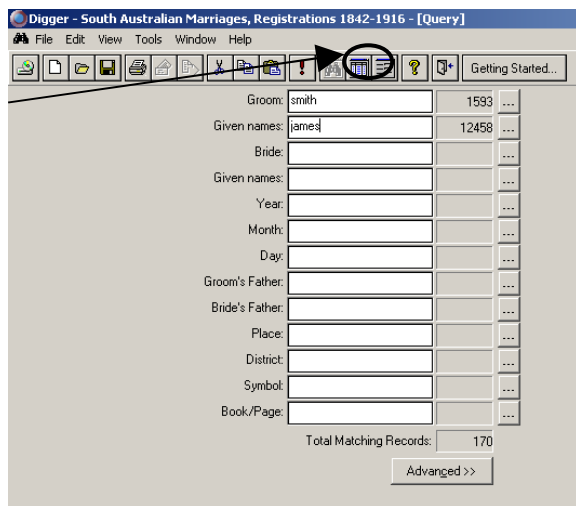

Local Studies Tutorial Sheet 2

Genealogy CD-ROMs

1. Insert disc for area and time frame you wish to search.
2. From either the “CDROMS” link on the desktop or “Start” → “Programs” → “Macbeth Applications” choose the Digger shortcut for the disc you are looking at.

3. When the search screen start with what you know about the person hitting “Enter” after every entry eg. Smith “Enter”

Result Page

4. After each Enter the database will be searched and a collated total number of matching records displayed at the bottom
5. A * will replace any number of letters in a name so you can get various spellings without doing a search for them all.
Eg. Smith* = Smith, Smithson, Smithy
Ann* = Ann, Anne, Annie