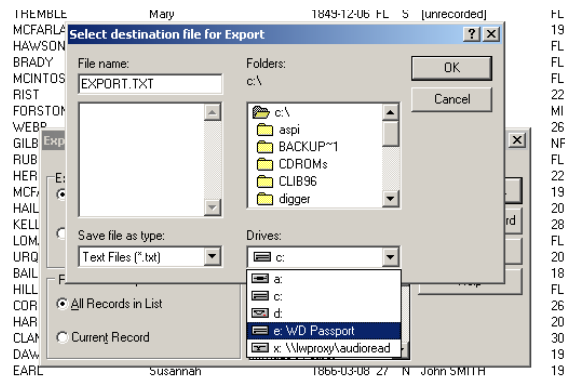

10. Then choose the drive you wish to save the file to.

Sample Search:

Children of Unity Jane Harvey born in South Australia around the 1862.

1. **CDROM: SA Births 1842**
   Surname: Harvey
   Mothers Name: Unity Jane
   Hits = 4
2. **CDROM: SA Births 1842**
   Surname: Harvey
   Mothers Name: Stac* (to get Stacey, Stacie and Stacy)
   Hits = 6

It's a good idea to search for both parents in case there are variations in names that you can't think of.

1. **CDROM: SA Births 1842**
   Surname: Harvey
   Fathers Name: Randall
   Hits = 7
2. **CDROM: SA Births 1842**
   Surname: Harvey
   Fathers Name: Rand* (to get all Randall variations)
   Hits = 11