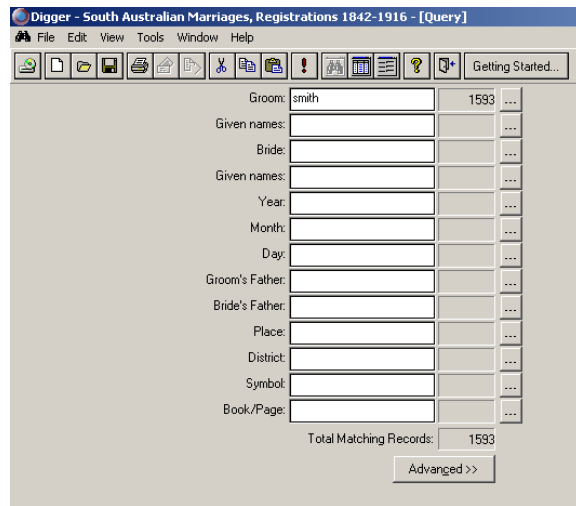

Local Studies Tutorial Sheet 2

Genealogy CD-ROMs

1. Insert disc for area and time frame you wish to search.
2. From either the “CDROMS” link on the desktop or “Start” → “Programs” → “Macbeth Applications” choose the Digger shortcut for the disc you are looking at.

3. When the search screen start with what you know about the person hitting “Enter” after every entry eg. Smith “Enter”

Result Page

4. After each Enter the database will be searched and a collated total number of matching records displayed at the bottom
5. A * will replace any number of letters in a name so you can get various spellings without doing a search for them all.
Eg. Smith* = Smith, Smithson, Smithy
Ann* = Ann, Anne, Annie